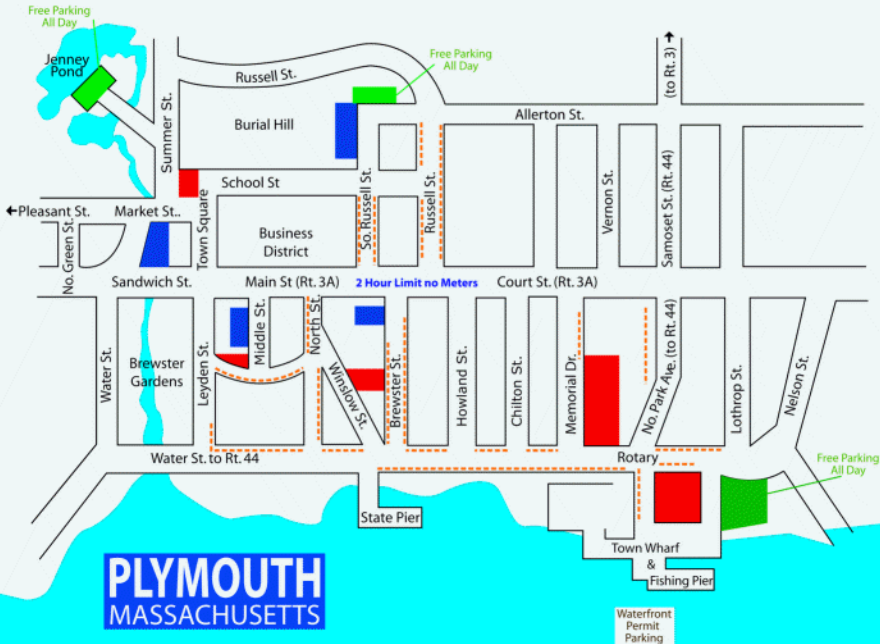

Red Zones are pay by the hour areas where you can park all day

Green Zones are FREE all day parking

Blue Zones are metered lot parking areas

Orange areas are metered on street parking areas

Main Street, Summer Street, Main Street Extension and Court Street are all 2 hour limits with no meters, but are strictly enforced areas

PLYMOUTH
MASSACHUSETTS

Waterfront
Permit
Parking